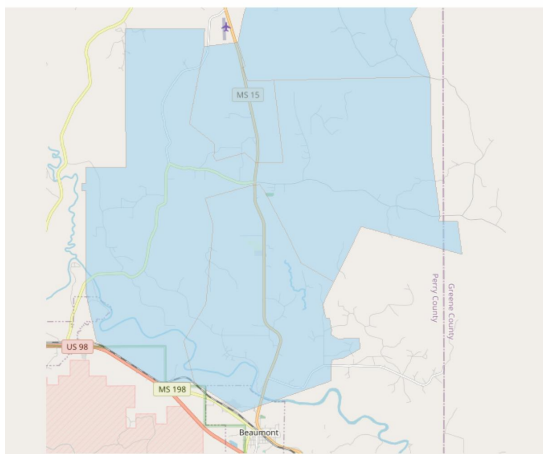

\*This is NOT an all-inclusive list of roads in the fiber phase. Eligible subscribers will receive a postcard and/or email when it is time to sign up. You can also call 877-272-6611 to inquire if you are located inside a current fiber phase in construction. The first steps after the call to sign up include completing the service agreement and making the first payment.

## Perry, Wayne, and Greene counties:

- Brewer community
- Highway 15 North feeder
- Highway 15 South feeder
- Ranch O Andy feeder

### Hintonville Substation PERRY AND GREENE COUNTIES

Signing up now