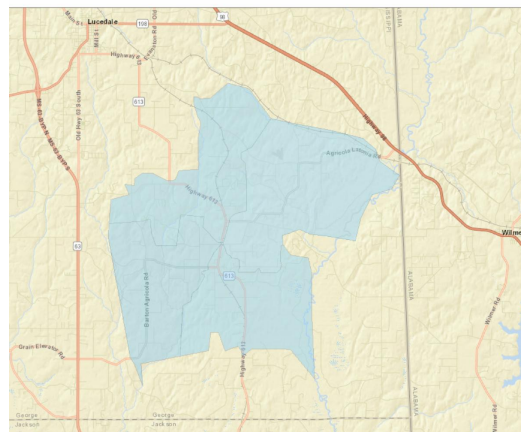

Agricola Substation GEORGE COUNTY

Signing up now