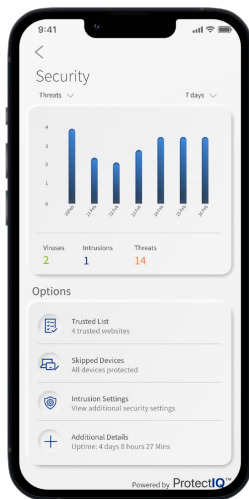

## Aleco Substation JACKSON COUNTY

Signing up now

Call 877-272-6611 to sign up!

## Ultimate Wi-Fi Experience **Price Drop!**

The free My SR Connect app is the remote control for your Wi-Fi network.

**For only \$5 a month, add ProtectIQ and ExperienceIQ to protect your network and manage screen time and internet content for your family. Price drop from \$7/month!**

These applications give parents better visibility, control, and protection for children and grandchildren online, and they provide monthly reports showing blocked intrusions, web threats, viruses, and malware.