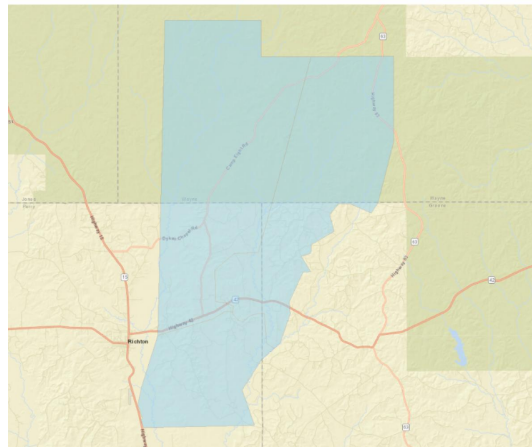

## Perry, Wayne, and Greene counties:

- Brewer community
- Highway 15 North feeder
- Highway 15 South feeder
- Ranch O Andy feeder

### Hintonville Substation PERRY AND GREENE COUNTIES

Signing up now

### Brewer Substation PERRY, WAYNE AND GREENE COUNTIES

Signing up now

## George County:

- Agricola's Movella feeder
- Barton Agricola feeder
- Highway 613 North feeder
- Red Creek Church Road feeder