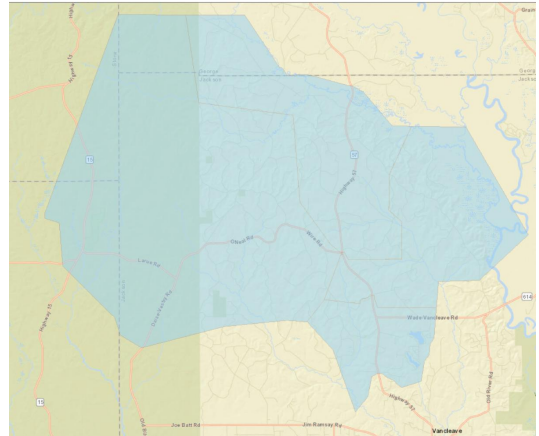

Aleco Substation JACKSON COUNTY

Signing up now

Call 877-272-6611 to sign up!