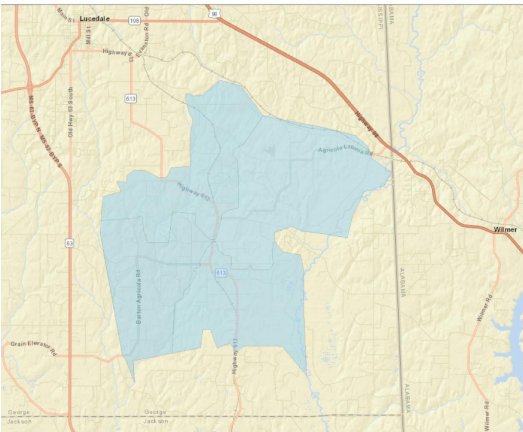

Agricola Substation GEORGE COUNTY

- Signing up now