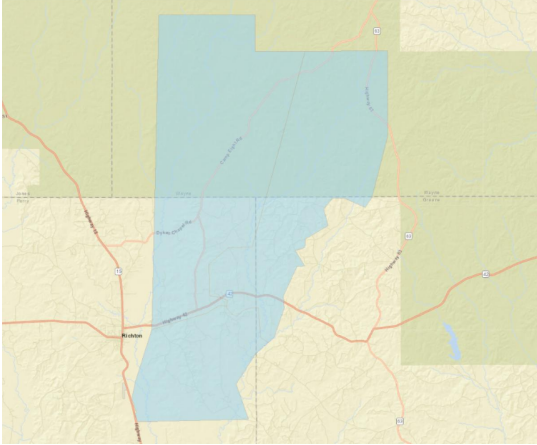

### Perry, Wayne, and Greene counties:

- Brewer community
- Highway 15 North Feeder
- Highway 15 South Feeder

## Hintonville Substation PERRY AND GREENE COUNTIES

- Signing up now
- Coming soon

## Brewer Substation PERRY, WAYNE AND GREENE COUNTIES

- Signing up now

### George County:

- Agricola's Movella feeder
- Barton Agricola feeder
- Highway 613 North feeder
- Red Creek Church Road feeder