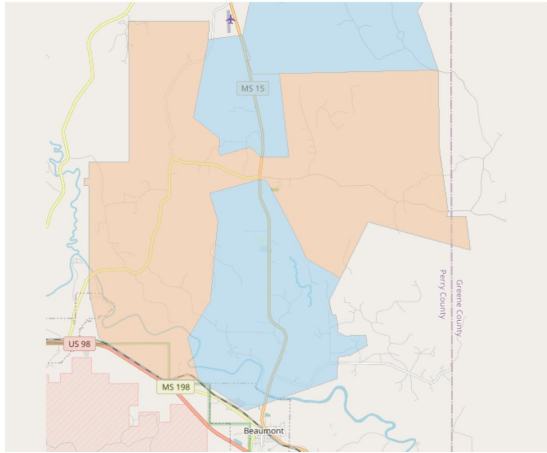

Perry, Wayne, and Greene counties:

- Brewer community
- Highway 15 North Feeder
- Highway 15 South Feeder

Hintonville Substation PERRY AND GREENE COUNTIES

- Signing up now
- Coming soon