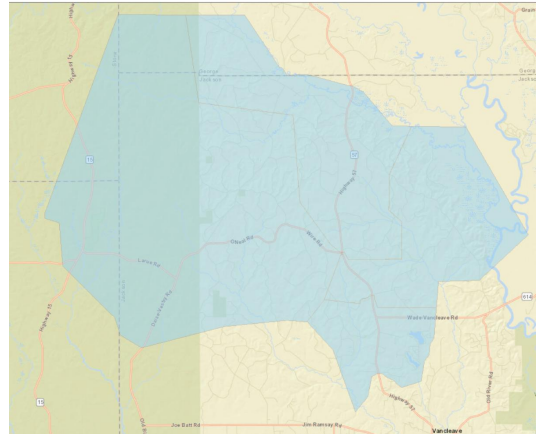

Aleco Substation JACKSON COUNTY

Signing up now

Call 877-272-6611 to sign up!

Ensure you have the **Ultimate Wi-Fi Experience** with ExperienceIQ and ProtectIQ

Internet safely using the **FREE My SR Connect app** by adding enhanced controls.

ExperienceIQ and ProtectIQ give parents better visibility, control, and protection when children and grandchildren are online.

Receive monthly reports for blocked intrusions, web threats, viruses, and malware--without lifting a finger!

Protection for your whole family for only $7/month!