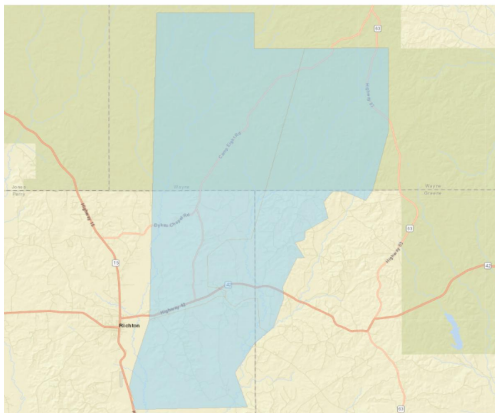

--Lori McLain, Wayne County

**Singing River
Connect**

Powered by Singing River Electric

Lori McLain, Wayne County

SR Connect **Now Signing Up Fiber Subscribers** in the Following Areas

George County:

- Agricola's Movella feeder
- Highway 613 North feeder

Perry, Wayne, and Greene counties:

- Brewer community

Jackson County:

- Cartersville and Daisy communities and parts of Vestry Road
- Lake O Pines

JACKSON COUNTY

Lake O Pines, Cartersville and Daisy communities, parts of Vestry Road

Signing up now
Coming soon

GEORGE COUNTY

The Agricola substation's Highway 613 North and Movella feeders

Signing up now
Coming soon

PERRY WAYNE AND GREENE COUNTIES

Brewer community

Signing up now
Coming soon

Call 877-272-6611 to sign up!

This is NOT an all-inclusive list of areas in the fiber phase. **Eligible subscribers will receive a postcard and/or email when it is time to sign up. You can also call 877-272-6611 to inquire if you are located inside a current fiber phase in construction. The first steps after a call to sign up include completing the service agreement and making the first payment.*