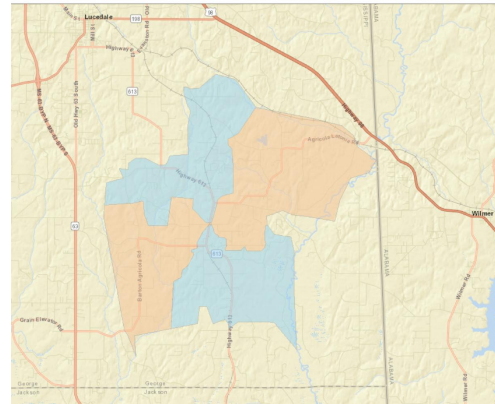

--Lori McLain, Wayne County

**Singing River
Connect**

Powered by Singing River Electric

Lori McLain, Wayne County

SR Connect **Now Signing Up Fiber Subscribers** in the Following Areas

George County:

- Agricola's Movella feeder
- Highway 613 North feeder

Perry, Wayne, and Greene counties:

- Brewer community

Jackson County:

- Cartersville and Daisy communities and parts of Vestry Road
- Lake O Pines

JACKSON COUNTY

Lake O Pines, Cartersville and Daisy communities, parts of Vestry Road

Signing up now
Coming soon

GEORGE COUNTY

The Agricola substation's Highway 613 North and Movella feeders

Signing up now
Coming soon

PERRY WAYNE AND GREENE COUNTIES

Brewer community

Signing up now
Coming soon

Call 877-272-6611 to sign up!

This is NOT an all-inclusive list of areas in the fiber phase. **Eligible subscribers will receive a postcard and/or email when it is time to sign up. You can also call 877-272-6611 to inquire if you are located inside a current fiber phase in construction. The first steps after a call to sign up include completing the service agreement and making the first payment.*