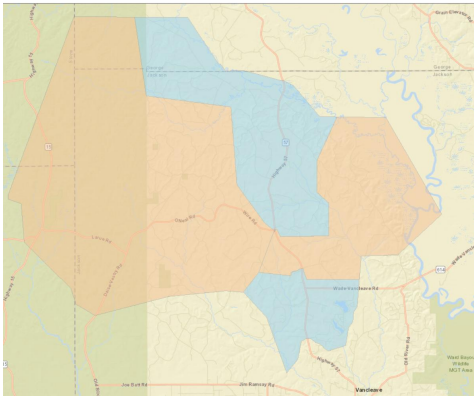

--Lori McLain, Wayne County

**Singing River
Connect**

Powered by Singing River Electric

Lori McLain, Wayne County

SR Connect **Now Signing Up Fiber Subscribers** in the Following Areas

George County:

- Agricola's Movella feeder
- Highway 613 North feeder

Perry, Wayne, and Greene counties:

- Brewer community

Jackson County:

- Cartersville and Daisy communities and parts of Vestry Road
- Lake O Pines

JACKSON COUNTY

Lake O Pines, Cartersville and Daisy communities, parts of Vestry Road

Signing up now
Coming soon

GEORGE COUNTY

The Agricola substation's Highway 613 North and Movella feeders

Signing up now
Coming soon

PERRY WAYNE AND GREENE COUNTIES

Brewer community

Signing up now
Coming soon